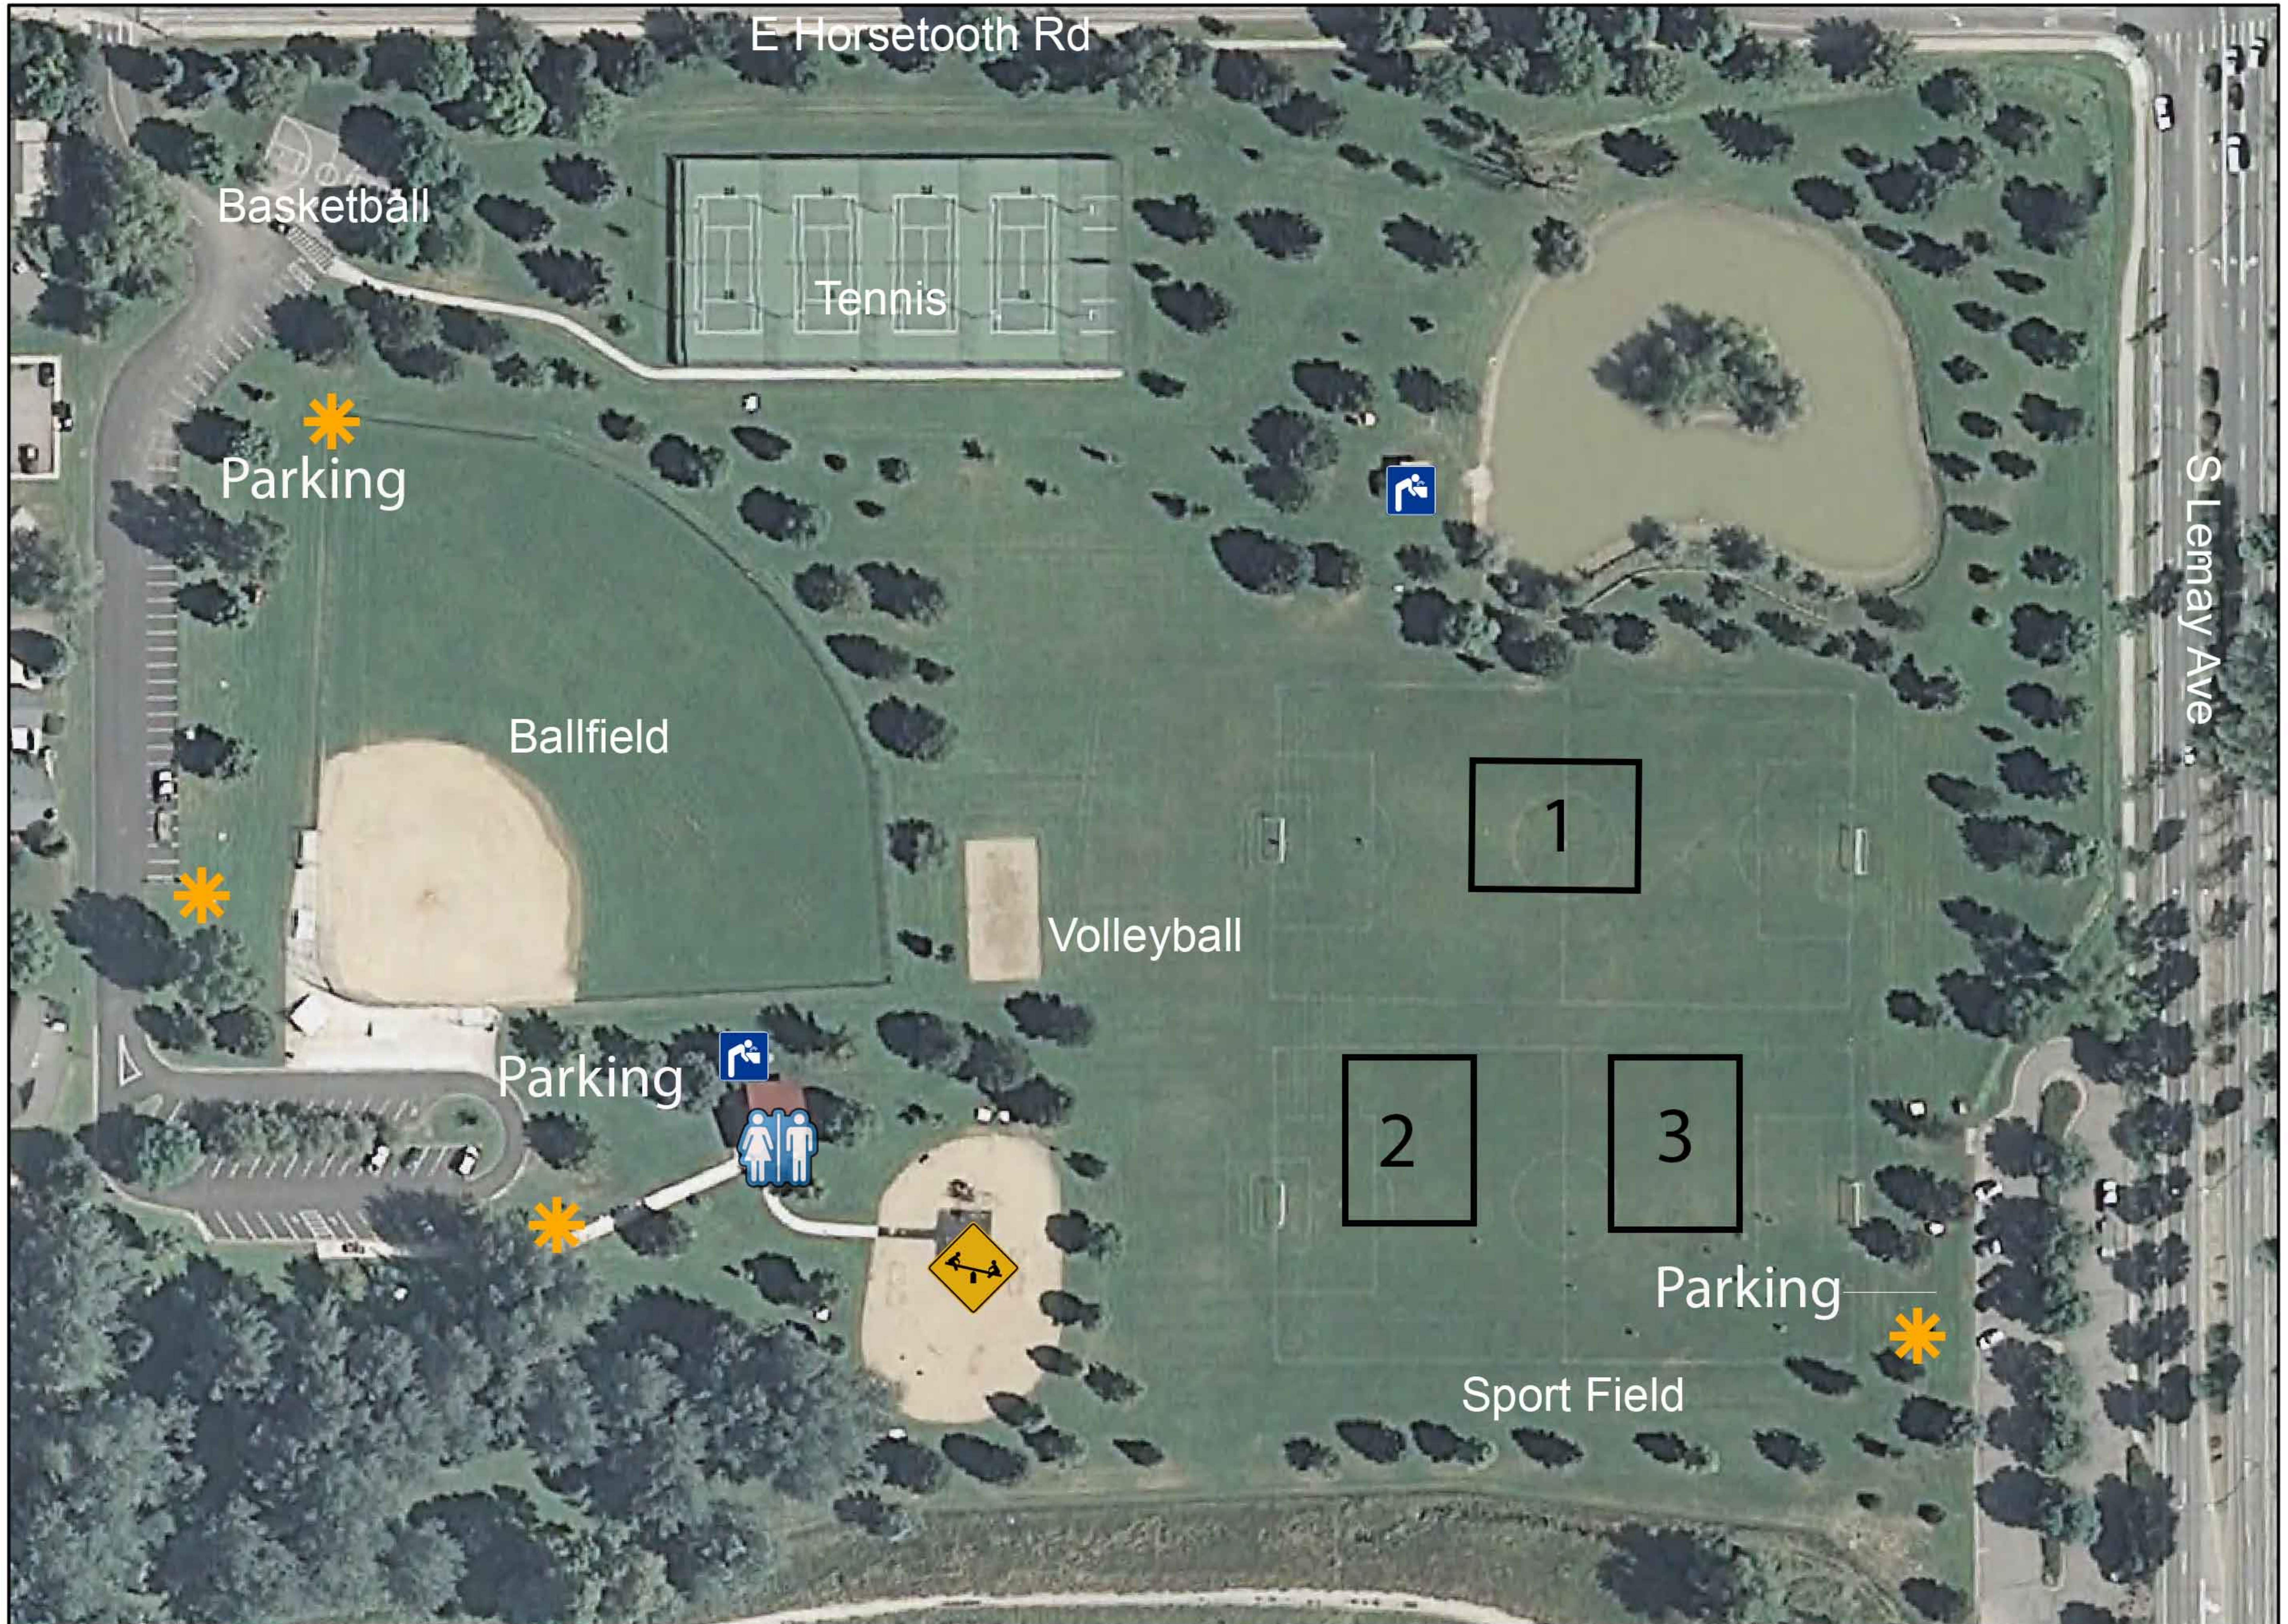

# Warren Park

## 1101 E. Horsetooth Rd

### Legend

-  Fountain
-  Dog Bag Stations
-  Restroom
-  Playground

1 inch = 137 feet