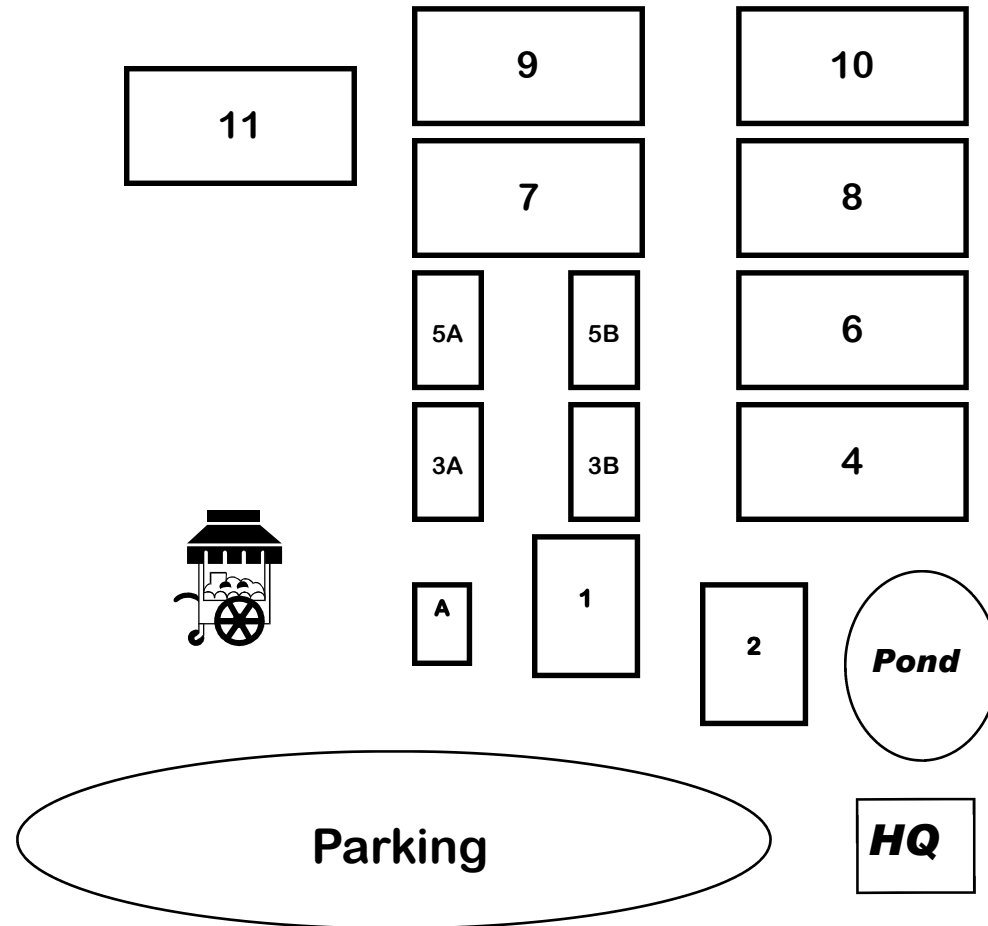

FORT COLLINS SOCCER COMPLEX

FALL FUN 2009

Motor vehicles are restricted to designated parking areas only. PETS, tobacco products, camping and fireworks are strictly prohibited.

DIRT ROAD

I-25